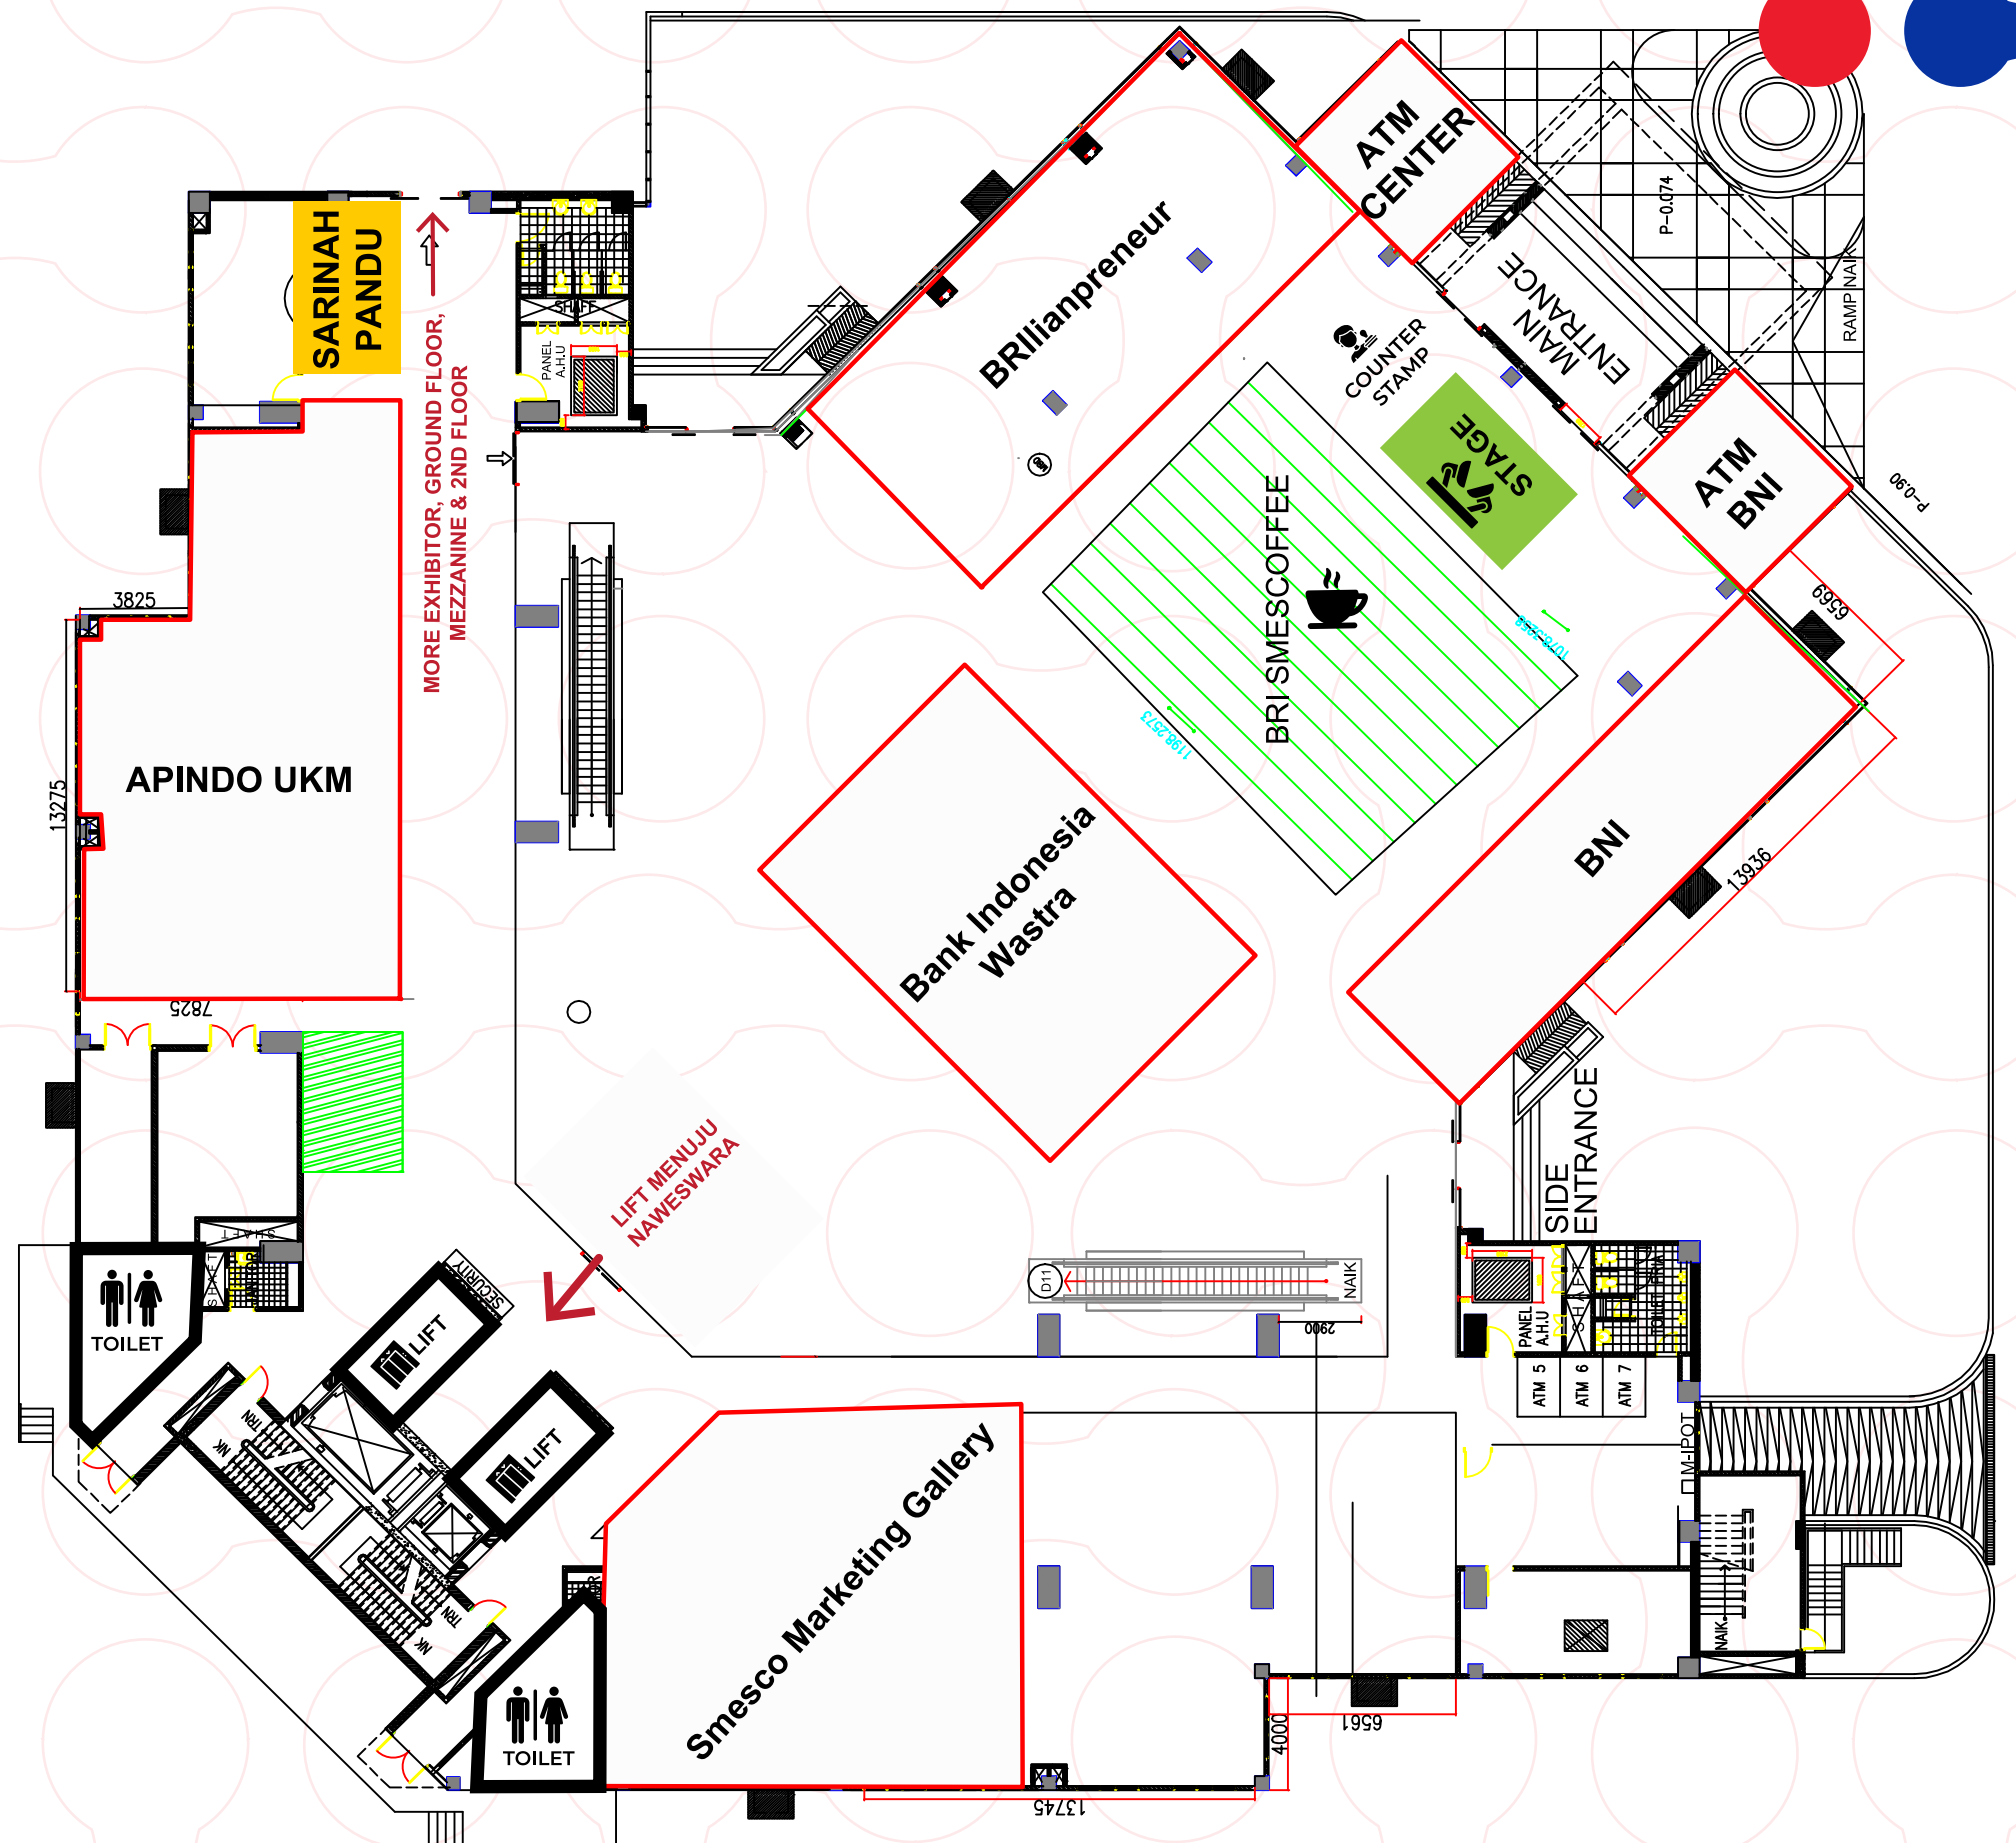

VENUE LAYOUT

Lobby Smesco Ground Floor

5-7 Juli 2023, Gedung Smesco Jakarta

EXHIBITOR

D1: SARINAH PANDU

INFORMATION

STAGE

FASILITAS

TOILET

COUNTER STAMP

LIFT