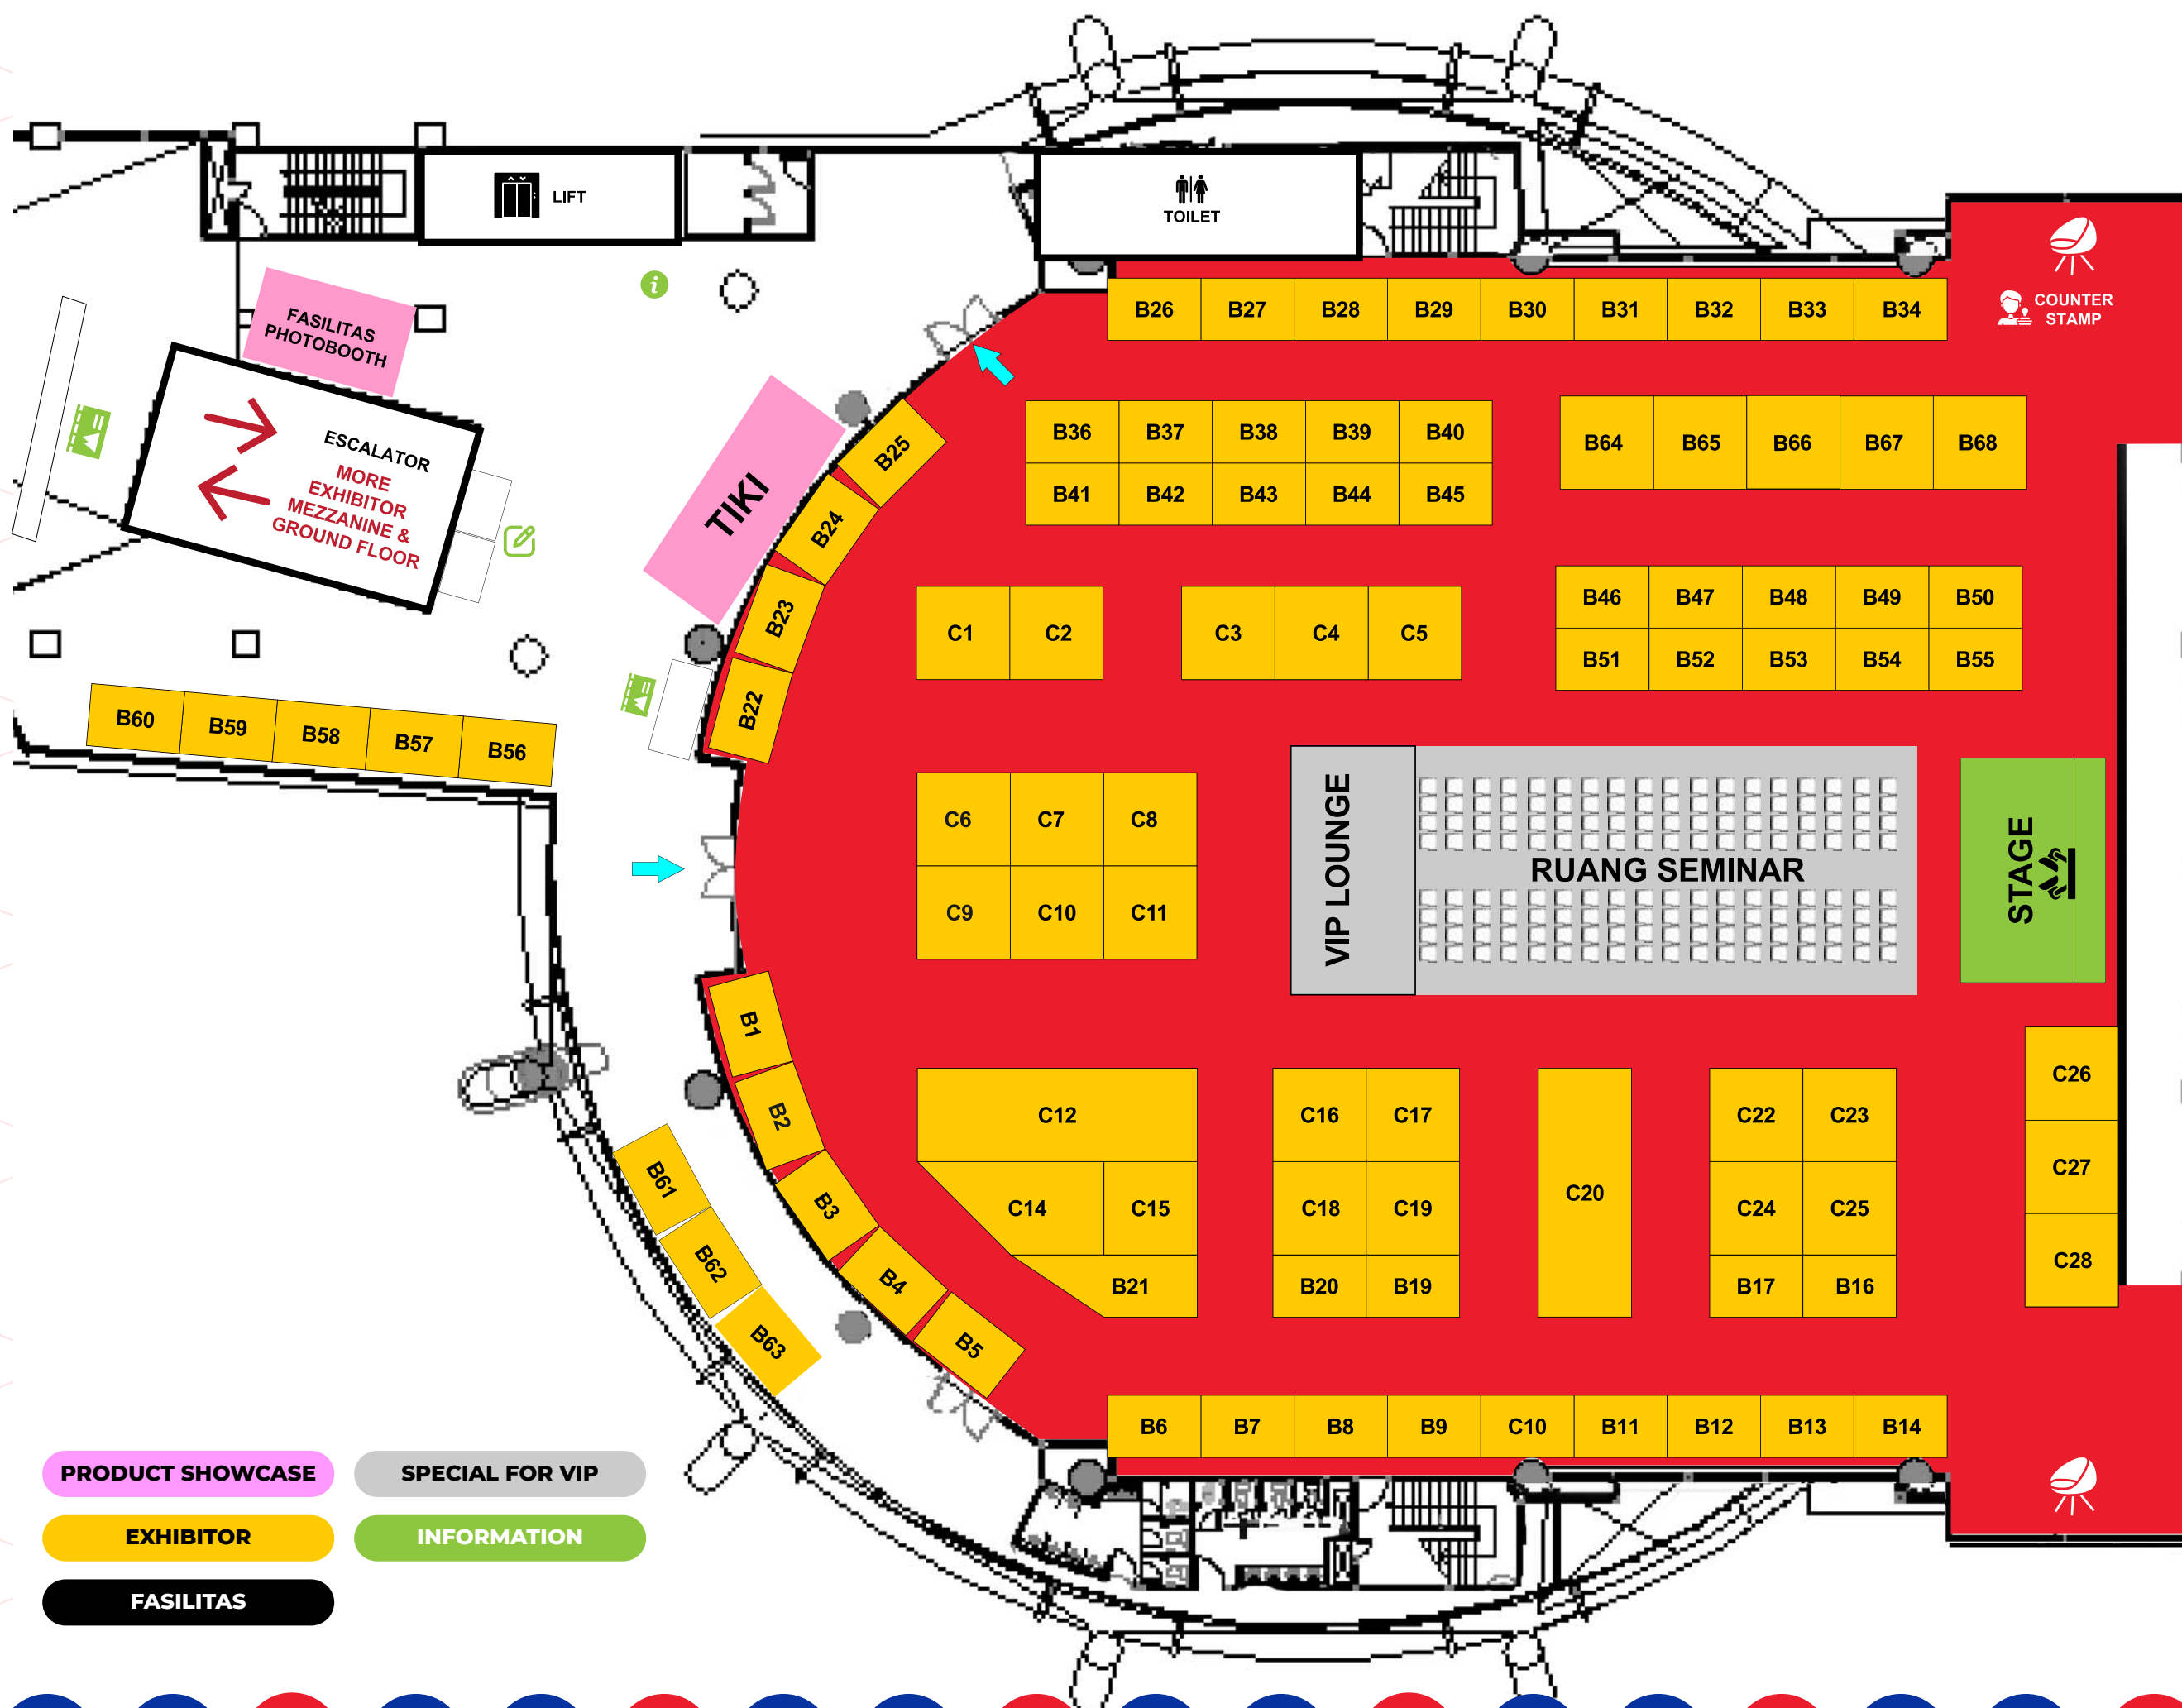

## FASILITAS

- FOOD COURT
- TOILET
- COUNTER STAMP
- LIFT

# VENUE LAYOUT