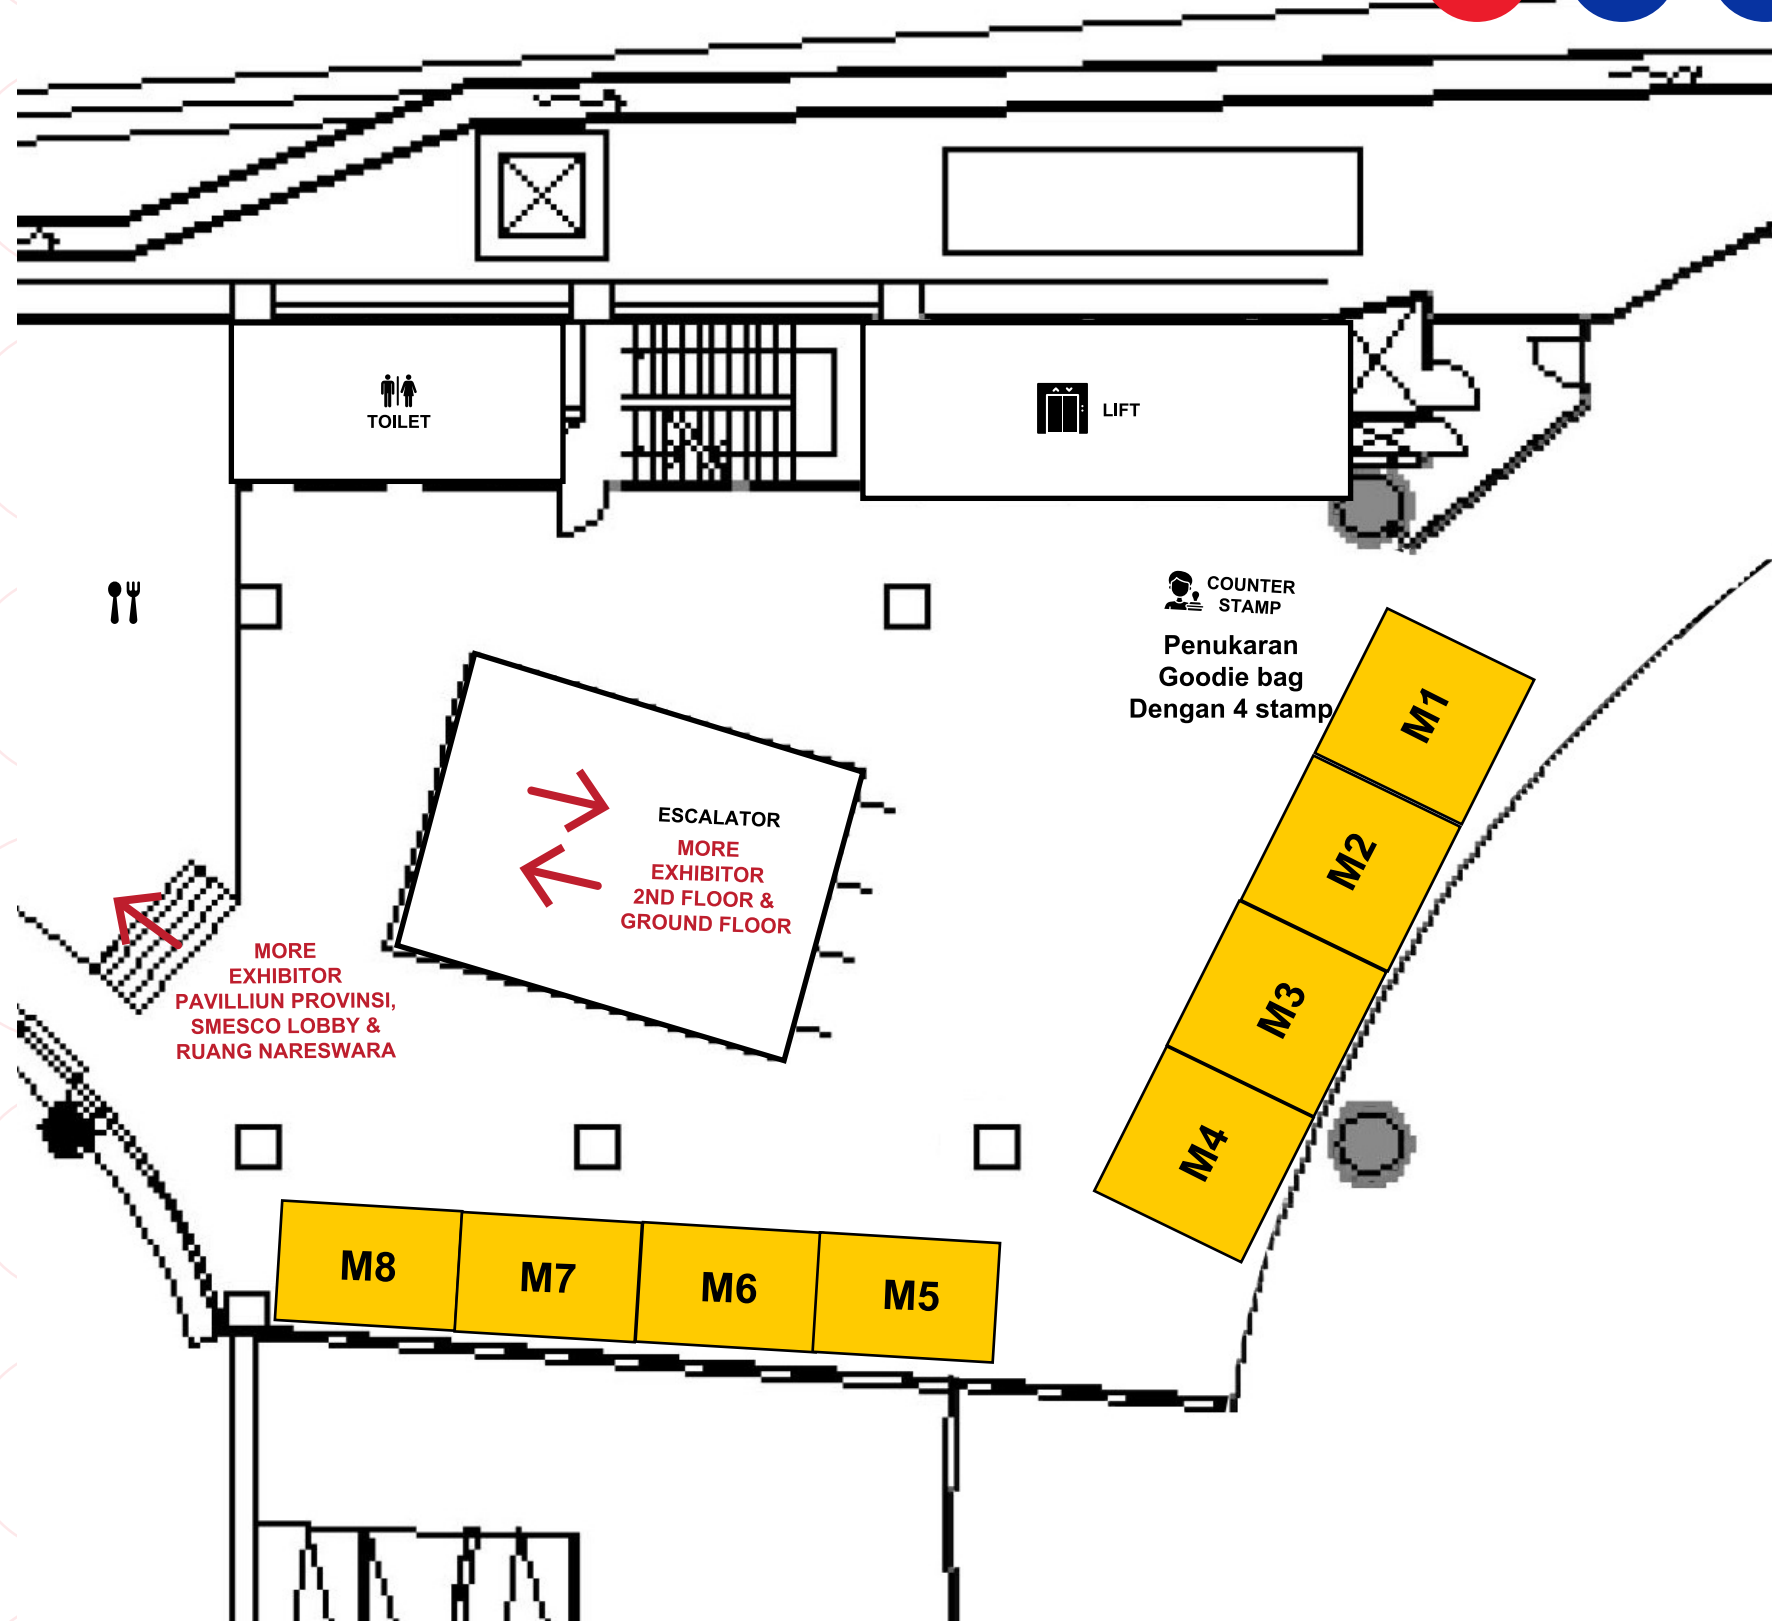

### FASILITAS

- |              |               |
|--------------|---------------|
| MUSHALLA     | TAXI STAND    |
| RUANG TUNGGU | SMOOKING AREA |
| FOOD COURT   | TOILET        |
| FOOD TRUCK   | COUNTER STAMP |
| DRINK/COFFEE | LIFT          |

# VENUE LAYOUT

Lt 1st, Mezzanine

5-7 Juli 2023, Gedung Smesco Jakarta

## FASILITAS

- FOOD COURT
- TOILET
- COUNTER STAMP
- LIFT